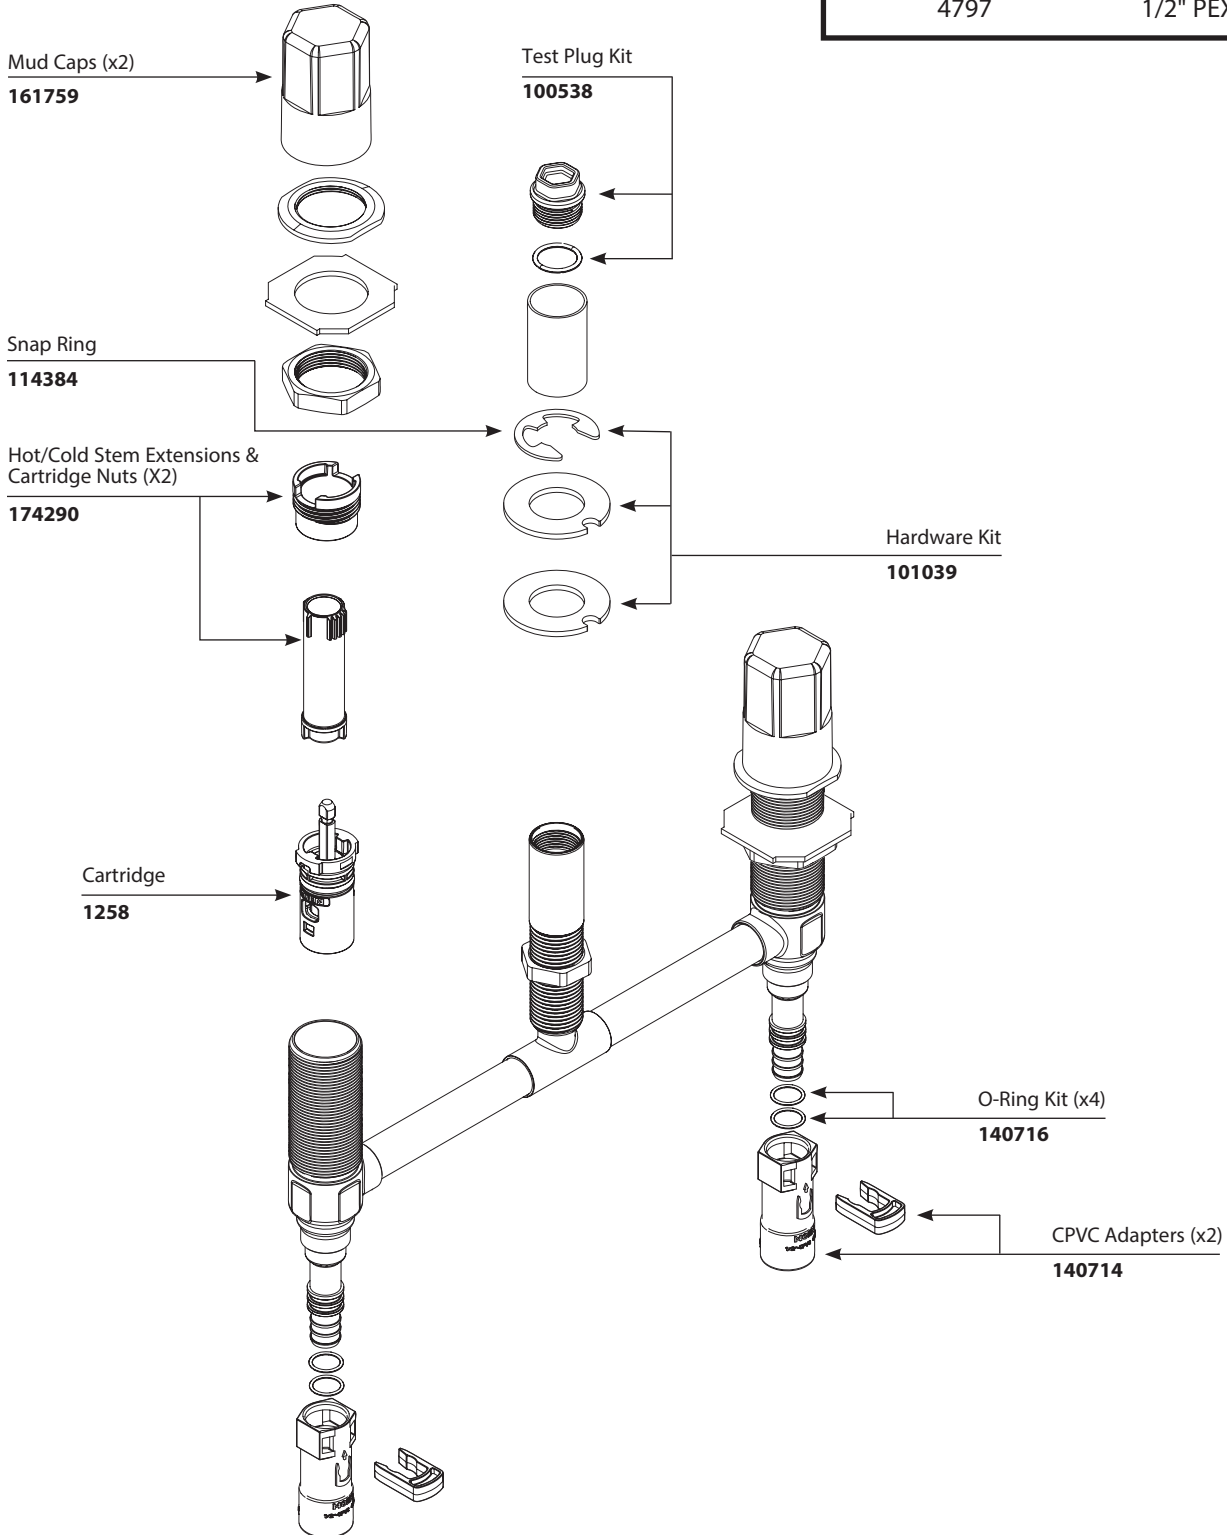

# Illustrated Parts

**Moen®  
10" Fixed ROMAN TUB VALVE  
Two-Handle Rough-In**

**MODEL**  
4797

**CONNECTIONS**  
1/2" PEX/CPVC

Buy it for looks. Buy it for life.®

# Illustrated Parts

■ Order by Part Number

<b>Moen®</b>	
<b>10" Fixed ROMAN TUB VALVE</b>	
<b>Two-Handle Rough-In</b>	
<b>MODEL</b>	<b>CONNECTIONS</b>
4797	1/2" PEX/CPVC